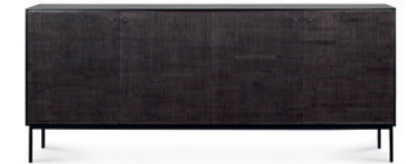

teak off black + black metal legs 4 doors