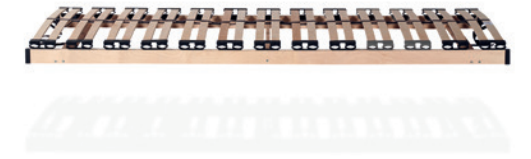

Slatted bed base

length x width x height	
80 x 200 x 9 cm	45003
90 x 200 x 9 cm	45004