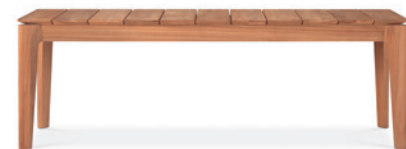

teak

2 seater

teak

3 seater