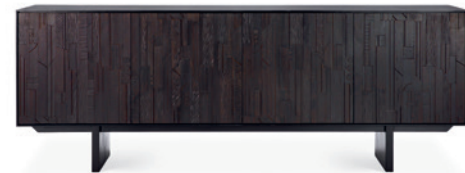

teak off black, mahogany off black 4 doors