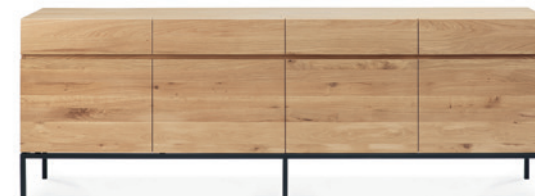

Blackbird sideboard

	length x width x height	oak 
3 doors	150 x 45 x 85 cm 59" x 17.5" x 33.5"	51481
2 doors + 3 drawers	180 x 45 x 80 cm 71" x 17.5" x 31.5"	51471

oak + black metal legs

3 doors

oak + black metal legs

2 doors + 3 drawers

Ligna sideboard

	length	oak 
2 doors + 2 drawers	110 cm 43.5"	51114
3 doors + 3 drawers	165 cm 65"	51115
4 doors + 4 drawers	220 cm 86.5"	51116

width x height: 45 x 78 cm | 17.5" x 30.5"

oak + black metal legs

2 doors + 2 drawers

oak + black metal legs

4 doors + 4 drawers

Oscar sideboard

	length x width x height	teak ^(N) _(V)
2 sliding doors + 3 drawers	224 x 40 x 89 cm 88" x 15.5" x 35"	10143