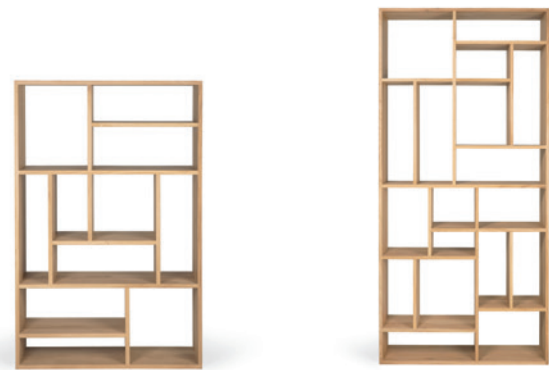

M rack

length x width x height	oak	teak FSC®	oak black
90 x 30 x 139 cm | 35.5" x 12" x 54.5"	50772	x	x
104 x 30 x 219 cm | 41" x 12" x 86"	50771	14201	50781

Z rack

length x width x height	oak
93 x 38 x 207 cm | 36.5" x 15" x 81.5"	50779
125 x 37 x 207 cm | 49" x 14.5" x 81.5"	50778

Pirouette rack

length x width x height	oak
60 x 30 x 200 cm | 23.5" x 12" x 78.5"	45016

oak

teak

oak black

oak

oak

oak

4 drawers